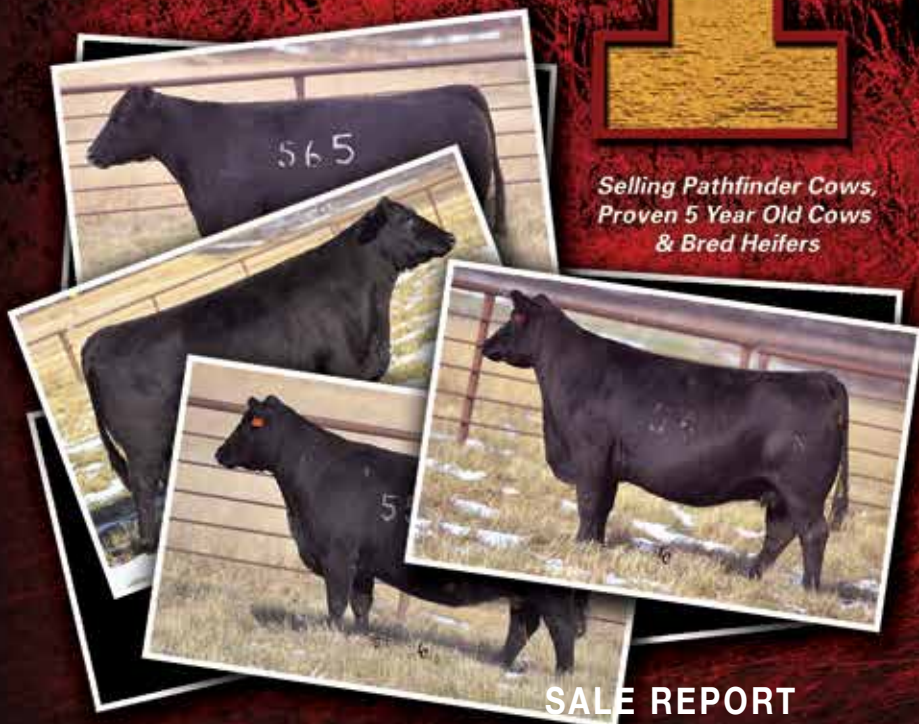

QUALITY CATTLE IS OUR BUSINESS!

CANT

SALE REPORT

The Path to Success

*Selling Pathfinder Cows,
Proven 5 Year Old Cows
& Bred Heifers*

**ELITE
FEMALE
SALE
2020**

SATURDAY
NOVEMBER 28TH
2:00 PM AT THE FARM
PIPESTONE, MN

SALE REPORT

2020 Chestnut Angus Farm Elite Female Sale

It was a gorgeous holiday weekend in southwest Minnesota which drew a big crowd in person and online for the Chestnut Angus Farm Elite Female Sale that was held on Saturday, November 28th at the farm in Pipestone, Minnesota. Bidders came from nine different states and sold into six surrounding states, with majority of the females staying in Minnesota.

7

Chestnut Queen Lucy 956

Bred Heifer
Musgrave 316 Stunner x Chestnut Queen Lucy 7123
Bred to Wildes Bomber 6118
Buyer: Gilliland Livestock, Davis, CA

\$8,500

56

Chestnut Beauty 570

Bred Proven Cow
Barstow Cash x Chestnut Beauty65
Bred to Merit Sting 7047E
Buyer: Ryan Belgium, Roca, NE

\$4,500

50 CN DJ Annie Oakley 565

Bred Proven Cow
 Woodhill Mel X219-A191 x Gimbels Annie Oakley 329
 Bred to Square B True North 8052
 Buyer: Blumer Show Stock, Pipestone, MN

\$4,500

38 Chestnut Queen Eva 532